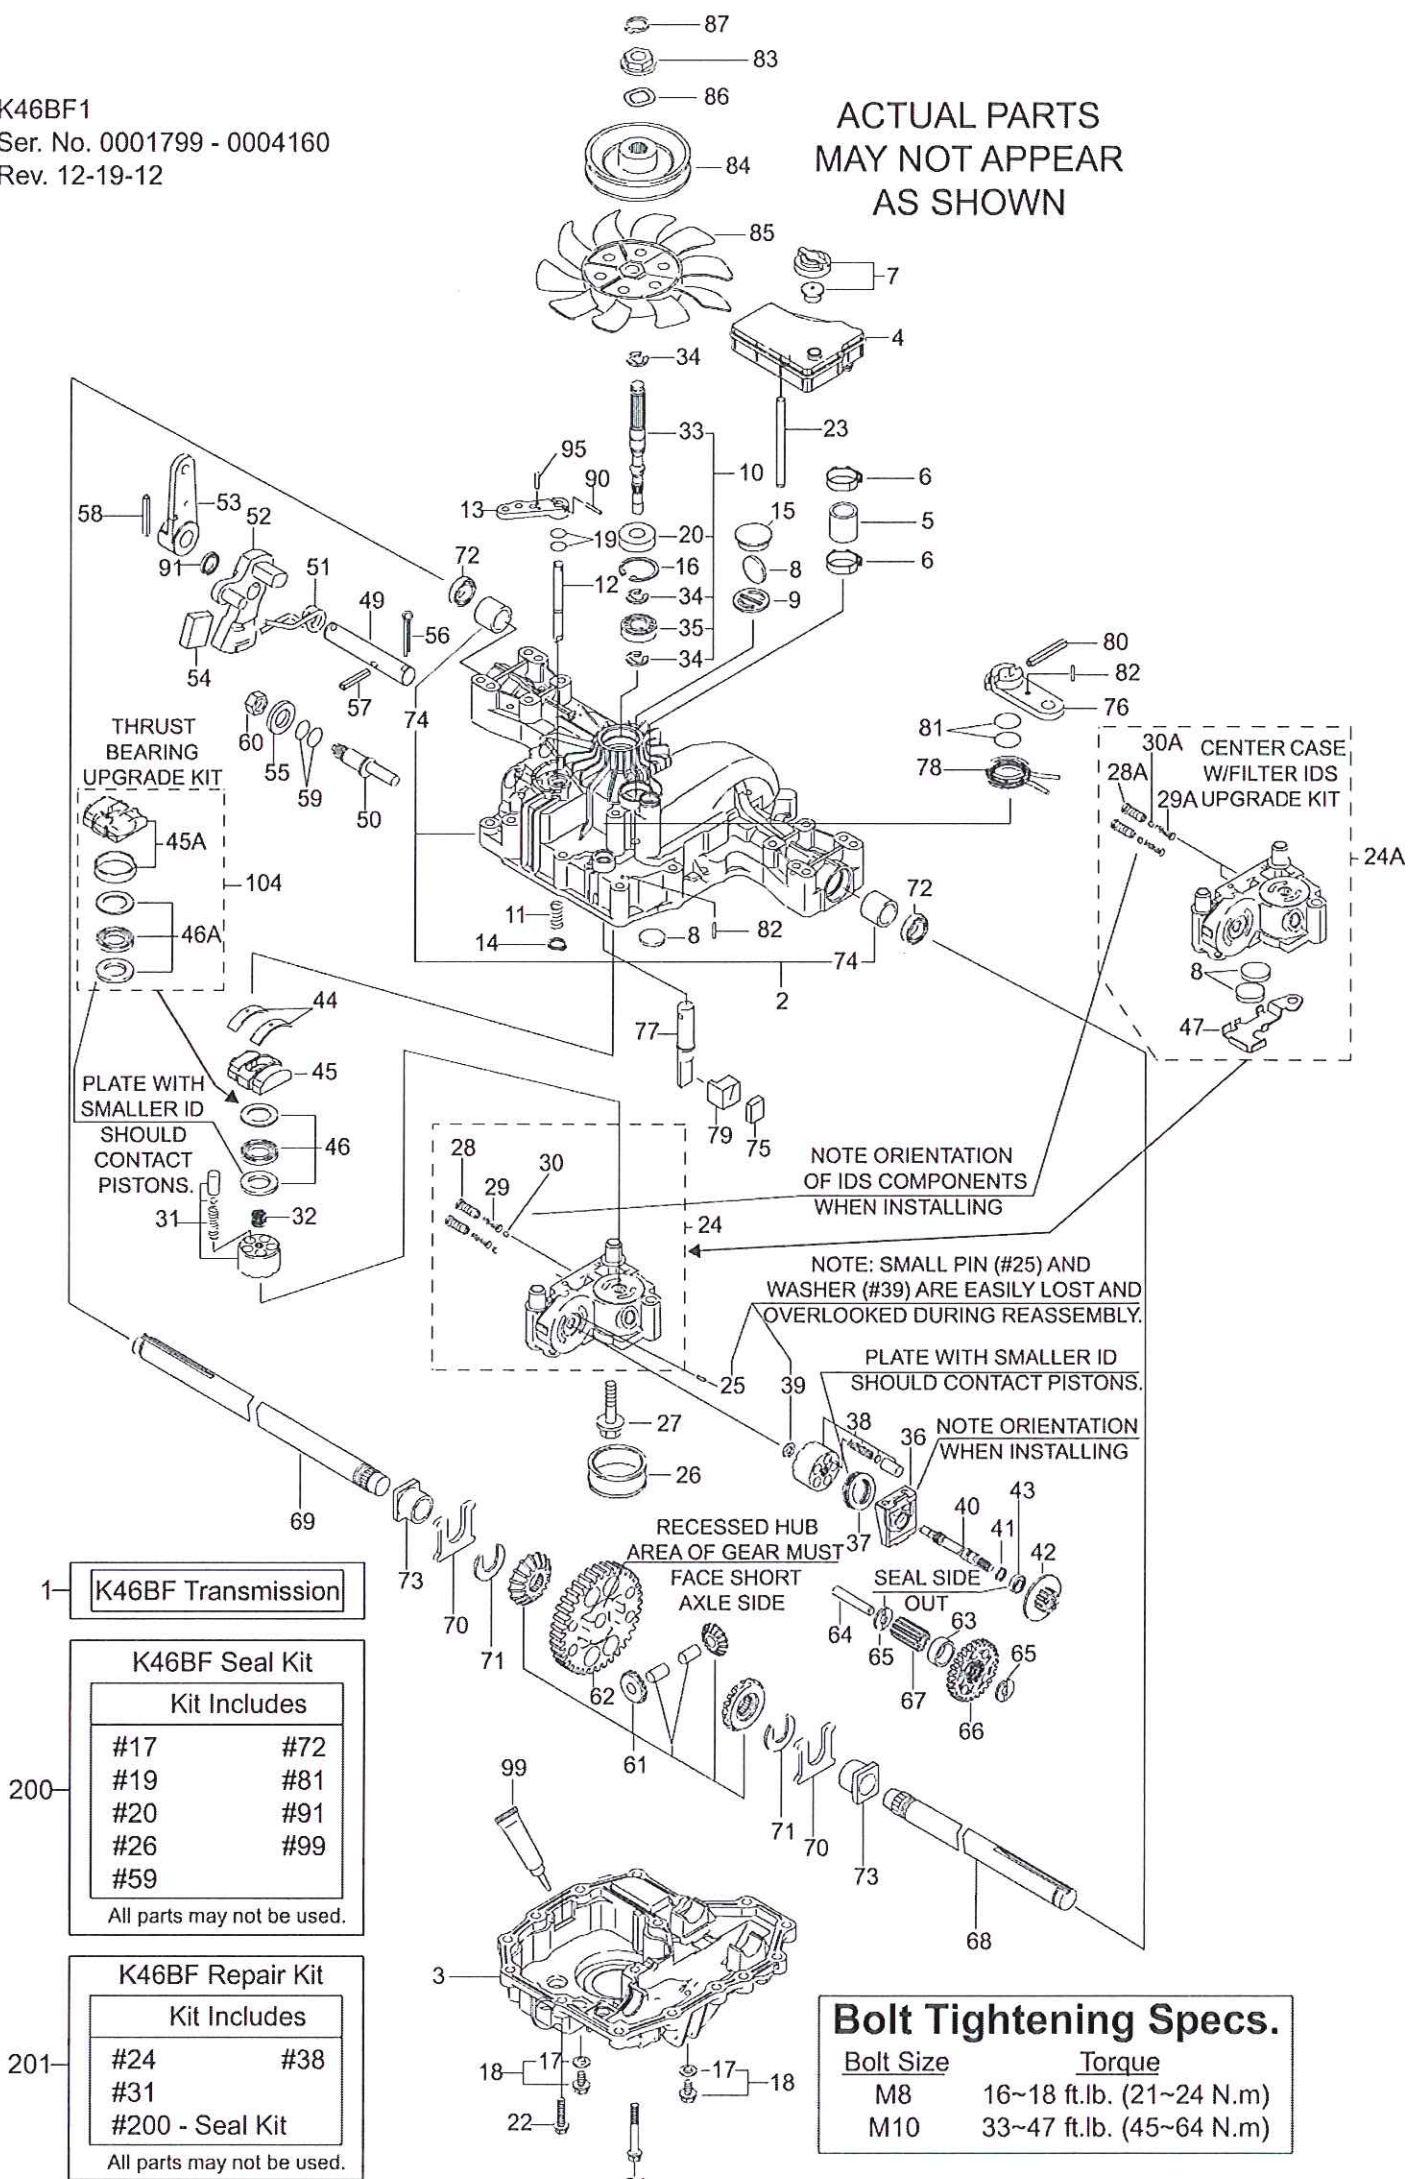

K46BF1
 Ser. No. 0001799 - 0004160
 Rev. 12-19-12

ACTUAL PARTS
 MAY NOT APPEAR
 AS SHOWN

1- K46BF Transmission

200- K46BF Seal Kit

Kit Includes	
#17	#72
#19	#81
#20	#91
#26	#99
#59	

All parts may not be used.

201- K46BF Repair Kit

Kit Includes	
#24	#38
#31	
#200 - Seal Kit	

All parts may not be used.

Bolt Tightening Specs.

Bolt Size	Torque
M8	16~18 ft.lb. (21~24 N.m)
M10	33~47 ft.lb. (45~64 N.m)

K46BF 0001799-0004160
(K46BF-SIMPLICITY / 7A646084110)

ITEM No.	TUFF TORQ P/N	OEM P/N	DESCRIPTION
	168T2099500		5W50 SYNTHETIC OIL (LITER)
29A	1A646024761		IDS SPRING
30A	1A646024790		IDS FILTER 300
28A	1A646024800		IDS VALVE 1.2
24A	1A646099070		CENTER CASE W/IDS FILTER KIT
1	7A646084111	1751474	K46BF TRANSAXLE
2	1A646084500		UPPER CASE WITH MAGNET KIT
3	1A646084163	1724278	LOWER CASE
4	1A646024460	1724334	RESERVOIR TANK 310
5	1A646024201		TUBE
6	1A646024120	1724336	COBRA CLAMP
7	168T2024250		VENT VALVE
8	19216324360	1724279	MAGNET
9	1A646029000	1724280	MAGNET HOLDER
10	1A646099950		PUMP SHAFT/BEARING KIT
11	19215427281	1725730	SPRING 25
12	1A646089510	1724338	BYPASS SHAFT B
13	1A632029520	1720418;7073750	BYPASS LEVER
14	22242000100		SNAP RING,10
15	168T2036300	1724282	SEALING CAP 30
16	22252000350	1708650	SNAP RING C 35
17	22190080000	1724323	SEAL WASHER 8
18	187Q0399940		DRAIN BOLT KIT
21	26476080552		TAPPING SCREW 8 * 55
22	26476080302	1707789	TAPPING SCREW 8 * 30
23	1A646024480		TANK SUPPORT
24	1A646099710		CENTER CASE W/BALL IDS KIT
25	19216824760	1718070	PIN 3 * 9.8
26	168T2025220		FILTER 105
27	168T2099990		BOLT 10 * 75
28	1A646024830		IDS VALVE 1.0
29	1A646024810	1724287	IDS SPRING
30	24190060001	1724288	BALL 3/16
31	168T2025090	1750160	CYLINDER BLOCK (PUMP) KIT